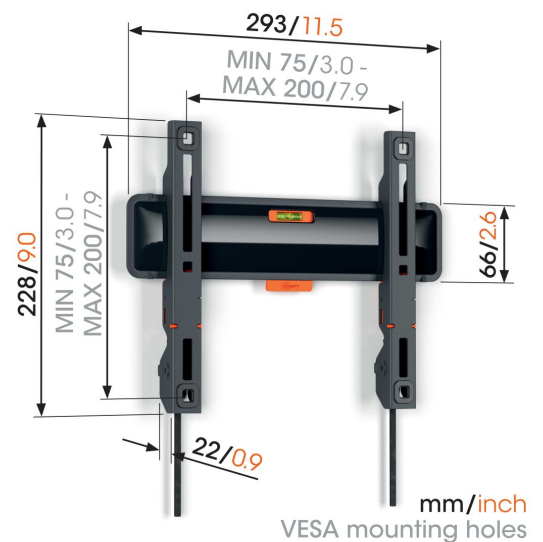

## TVM 3203 Fixed TV Wall Mount

### Stylish and safe: flat TV wall mount for TVs from 19 to 50 inches

This TV wall mount from the COMFORT Fixed series is the ideal solution if you want to mount your TV safely and stylishly on the wall. The TV wall mount is suitable for TVs from 19 to 50 inches and weighing up to 30 kg. There is only 2.2 cm between your TV and the wall. The COMFORT Fixed TV wall mount is a fixed wall mount. It cannot be turned or tilted. The perfect choice if you sit directly in front of the TV.

# Specifications

Article number (SKU)	3832030
Colour	Black
EAN single box	8712285349546
Product size	S
Height	228
Width	293
TÜV certified	Yes
Guarantee	10 years
Min. screen size (inch)	19
Max. screen size (inch)	50
Max. weight load (kg/Lbs)	30 / 66.14
Min. hole pattern	75mm x 75mm
Max. hole pattern	200mm x 200mm
Max. bolt size	M8
Max. height of interface (mm)	228
Max. width of interface (mm)	293
Certifications	TÜV
Max. horizontal hole pattern (mm)	200
Max. vertical hole pattern (mm)	200
Min. distance to the wall (mm / inch)	22 / 0.87
Min. horizontal hole pattern (mm)	75
Min. vertical hole pattern (mm)	75
Service position	Yes
Spirit level included	Yes
Universal or fixed hole pattern	Universal