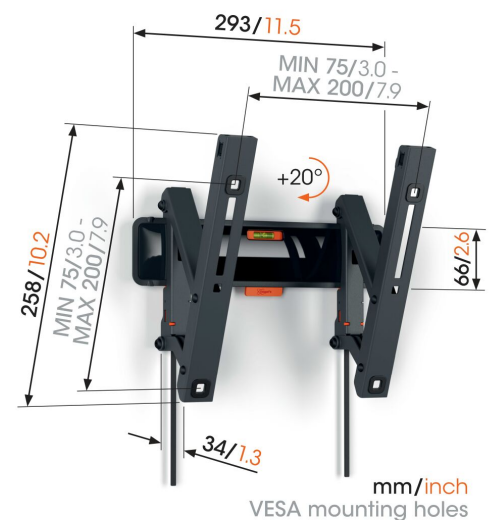

## TVM 3213 Tilting TV Wall Mount

### Stylish and safe: tilting TV wall mount for TVs from 19 to 43 inches

With this COMFORT Tilt TV wall mount, you are choosing style, safety and a pleasant viewing experience. The wall mount is ideal for when your TV is mounted a bit higher on the wall, for example in the bedroom. You can tilt it up to 20° to create the ideal viewing angle. The TV wall mount is suitable for TVs from 19 to 43 inches and weighing up to 15 kg.

# Specifications

Article number (SKU)	3832130
Colour	Black
EAN single box	8712285349607
Product size	S
Height	258
Width	293
TÜV certified	Yes
Tilt	Tilt up to 20°
Guarantee	10 years
Min. screen size (inch)	19
Max. screen size (inch)	43
Max. weight load (kg/Lbs)	15 / 33.07
Min. hole pattern	75mm x 75mm
Max. hole pattern	200mm x 200mm
Max. bolt size	M8
Max. height of interface (mm)	258
Max. width of interface (mm)	293
Certifications	TÜV
Max. horizontal hole pattern (mm)	200
Max. vertical hole pattern (mm)	200
Min. distance to the wall (mm / inch)	34 / 1.34
Min. horizontal hole pattern (mm)	75
Min. vertical hole pattern (mm)	75
Spirit level included	Yes
Universal or fixed hole pattern	Universal