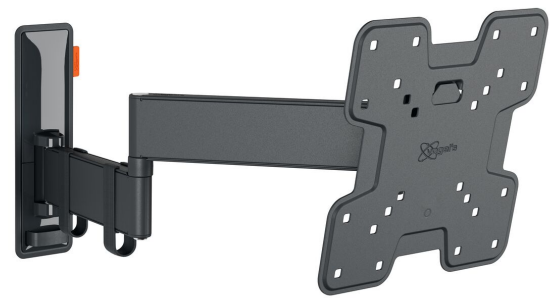

TVM 3243 Full-Motion TV Wall Mount (black)

Key Benefits

- Smooth OneFinger™ Movement - Thanks to coated bearings and precision steel shafts
- Keep your TV always level (horizontally and vertically)
- Cable clips included: Guide your cables from TV to wall
- Effortless tilting - Avoid reflections and tilt up to -10° up to $+10^\circ$
- Turn your TV up to 180° thanks to long arms of 49 cm

Stylish and safe: full-motion TV wall mount for TVs from 19 to 43 inches

With this stylish COMFORT Full-Motion+ TV wall mount, you are choosing safety, design and optimal viewing comfort. The wall mount is very robust and can withstand intensive use. Because the wall mount can rotate up to 180° , you can enjoy your TV from any angle in the room. Tilting is possible up to an angle of 20° (10° forwards and backwards). The wall mount is suitable for TVs from 19 to 43 inches and weighing up to 15 kg.

TVM 3243 Full-Motion TV Wall Mount (black)

Specifications

Article number (SKU)	3832430
Colour	Black
EAN single box	8712285349720
Product size	S
Height	241
Width	241
TÜV certified	Yes
Tilt	Tilt up to 20°
Turn	Full motion (up to 180°)
Guarantee	10 years
Min. screen size (inch)	19
Max. screen size (inch)	43
Max. weight load (kg/Lbs)	15 / 33.07
Max. bolt size	M8
Max. height of interface (mm)	241
Max. width of interface (mm)	241
Cable management	Cable clips
Certifications	TÜV
Max. distance to the wall (mm / inch)	493 / 19.41
Max. horizontal hole pattern (mm)	200
Max. vertical hole pattern (mm)	200
Min. distance to the wall (mm / inch)	65 / 2.56
Min. horizontal hole pattern (mm)	75
Min. vertical hole pattern (mm)	75
Number of pivot points	3
Spirit level included	Yes
Universal or fixed hole pattern	Fixed