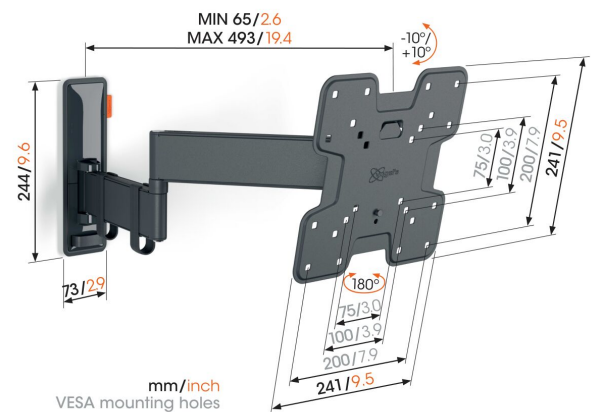

TVM 3243 Full-Motion TV Wall Mount (black)

Key Benefits

- Smooth OneFinger™ Movement - Thanks to coated bearings and precision steel shafts
- Keep your TV always level (horizontally and vertically)
- Cable clips included: Guide your cables from TV to wall
- Effortless tilting - Avoid reflections and tilt up to -10° up to $+10^\circ$
- Turn your TV up to 180° thanks to long arms of 49 cm

Stylish and safe: full-motion TV wall mount for TVs from 19 to 43 inches

With this stylish COMFORT Full-Motion+ TV wall mount, you are choosing safety, design and optimal viewing comfort. The wall mount is very robust and can withstand intensive use. Because the wall mount can rotate up to 180° , you can enjoy your TV from any angle in the room. Tilting is possible up to an angle of 20° (10° forwards and backwards). The wall mount is suitable for TVs from 19 to 43 inches and weighing up to 15 kg.

TVM 3243 Full-Motion TV Wall Mount (black)

Specifications

Article number (SKU)	3832430
Colour	Black
EAN single box	8712285349720
Product size	S
Height	241
Width	241
TÜV certified	Yes
Tilt	Tilt up to 20°
Turn	Full motion (up to 180°)
Guarantee	10 years
Min. screen size (inch)	19
Max. screen size (inch)	43
Max. weight load (kg/Lbs)	15 / 33.07
Max. bolt size	M8
Max. height of interface (mm)	241
Max. width of interface (mm)	241
Cable management	Cable clips
Certifications	TÜV
Max. distance to the wall (mm / inch)	493 / 19.41
Max. horizontal hole pattern (mm)	200
Max. vertical hole pattern (mm)	200
Min. distance to the wall (mm / inch)	65 / 2.56
Min. horizontal hole pattern (mm)	75
Min. vertical hole pattern (mm)	75
Number of pivot points	3
Spirit level included	Yes
Universal or fixed hole pattern	Fixed