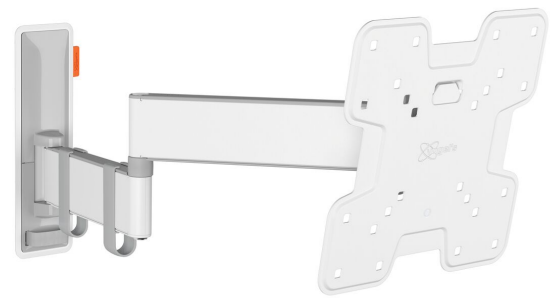

TVM 3243 Full-Motion TV Wall Mount (white)

Key Benefits

- Smooth OneFinger™ Movement - Thanks to coated bearings and precision steel shafts
- Keep your TV always level (horizontally and vertically)
- Cable clips included: Guide your cables from TV to wall
- Effortless tilting - Avoid reflections and tilt up to -10° up to 10°
- Turn your TV up to 180° thanks to long arms of 49 cm

Stylish and safe: full-motion TV wall mount for TVs from 19 to 43 inches

With this stylish COMFORT Full-Motion+ TV wall mount, you are choosing safety, design and optimal viewing comfort. The wall mount is very robust and can withstand intensive use. Because the wall mount can rotate up to 180° , you can enjoy your TV from any angle in the room. Tilting is possible up to an angle of 20° (10° forwards and backwards). The wall mount is suitable for TVs from 19 to 43 inches and weighing up to 15 kg.

TVM 3243 Full-Motion TV Wall Mount (white)

Specifications

Article number (SKU)	3832431
Colour	White
EAN single box	8712285349782
Product size	S
Height	241
Width	241
TÜV certified	Yes
Tilt	Tilt up to 20°
Turn	Full motion (up to 180°)
Guarantee	10 years
Min. screen size (inch)	19
Max. screen size (inch)	43
Max. weight load (kg/Lbs)	15 / 33.07
Max. bolt size	M8
Max. height of interface (mm)	241
Max. width of interface (mm)	241
Cable management	Cable clips
Certifications	TÜV
Max. distance to the wall (mm / inch)	493 / 19.41
Max. horizontal hole pattern (mm)	200
Max. vertical hole pattern (mm)	200
Min. distance to the wall (mm / inch)	65 / 2.56
Min. horizontal hole pattern (mm)	75
Min. vertical hole pattern (mm)	75
Number of pivot points	3
Spirit level included	Yes
Universal or fixed hole pattern	Fixed