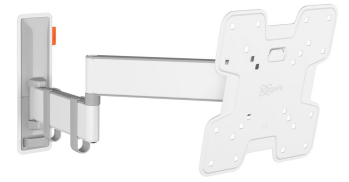

TVM 3243 Full-Motion TV Wall Mount (white)

Key Benefits

- Smooth OneFinger™ Movement - Thanks to coated bearings and precision steel shafts
- Keep your TV always level (horizontally and vertically)
- Cable clips included: Guide your cables from TV to wall
- Effortless tilting - Avoid reflections and tilt up to -10° up to 10°
- Turn your TV up to 180° thanks to long arms of 49 cm

Stylish and safe: full-motion TV wall mount for TVs from 19 to 43 inches

With this stylish COMFORT Full-Motion+ TV wall mount, you are choosing safety, design and optimal viewing comfort. The wall mount is very robust and can withstand intensive use. Because the wall mount can rotate up to 180° , you can enjoy your TV from any angle in the room. Tilting is possible up to an angle of 20° (10° forwards and backwards). The wall mount is suitable for TVs from 19 to 43 inches and weighing up to 15 kg.

TVM 3243 Full-Motion TV Wall Mount (white)

Specifications

Article number (SKU)	3832431
Colour	White
EAN single box	8712285349782
Product size	S
Height	241
Width	241
TÜV certified	Yes
Tilt	Tilt up to 20°
Turn	Full motion (up to 180°)
Guarantee	10 years
Min. screen size (inch)	19
Max. screen size (inch)	43
Max. weight load (kg/Lbs)	15 / 33.07
Max. bolt size	M8
Max. height of interface (mm)	241
Max. width of interface (mm)	241
Cable management	Cable clips
Certifications	TÜV
Max. distance to the wall (mm / inch)	493 / 19.41
Max. horizontal hole pattern (mm)	200
Max. vertical hole pattern (mm)	200
Min. distance to the wall (mm / inch)	65 / 2.56
Min. horizontal hole pattern (mm)	75
Min. vertical hole pattern (mm)	75
Number of pivot points	3
Spirit level included	Yes
Universal or fixed hole pattern	Fixed