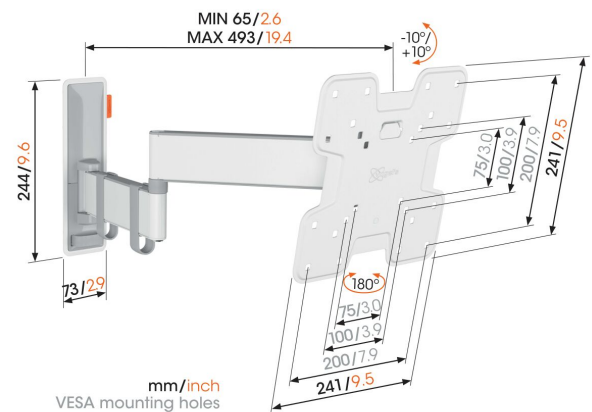

TVM 3243 Full-Motion TV Wall Mount (white)

Key Benefits

- Smooth OneFinger™ Movement - Thanks to coated bearings and precision steel shafts
- Keep your TV always level (horizontally and vertically)
- Cable clips included: Guide your cables from TV to wall
- Effortless tilting - Avoid reflections and tilt up to -10° up to 10°
- Turn your TV up to 180° thanks to long arms of 49 cm

Stylish and safe: full-motion TV wall mount for TVs from 19 to 43 inches

With this stylish COMFORT Full-Motion+ TV wall mount, you are choosing safety, design and optimal viewing comfort. The wall mount is very robust and can withstand intensive use. Because the wall mount can rotate up to 180° , you can enjoy your TV from any angle in the room. Tilting is possible up to an angle of 20° (10° forwards and backwards). The wall mount is suitable for TVs from 19 to 43 inches and weighing up to 15 kg.

TVM 3243 Full-Motion TV Wall Mount (white)

Specifications

Article number (SKU)	3832431
Colour	White
EAN single box	8712285349782
Product size	S
Height	241
Width	241
TÜV certified	Yes
Tilt	Tilt up to 20°
Turn	Full motion (up to 180°)
Guarantee	10 years
Min. screen size (inch)	19
Max. screen size (inch)	43
Max. weight load (kg/Lbs)	15 / 33.07
Max. bolt size	M8
Max. height of interface (mm)	241
Max. width of interface (mm)	241
Cable management	Cable clips
Certifications	TÜV
Max. distance to the wall (mm / inch)	493 / 19.41
Max. horizontal hole pattern (mm)	200
Max. vertical hole pattern (mm)	200
Min. distance to the wall (mm / inch)	65 / 2.56
Min. horizontal hole pattern (mm)	75
Min. vertical hole pattern (mm)	75
Number of pivot points	3
Spirit level included	Yes
Universal or fixed hole pattern	Fixed