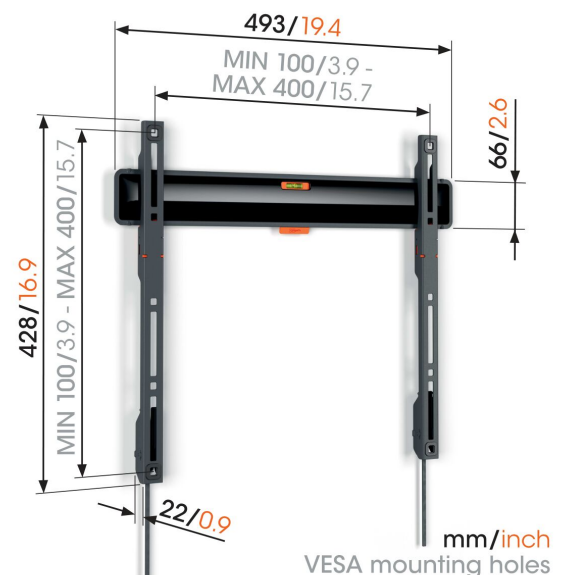

TVM 3403 Fixed TV Wall Mount

Key Benefits

- Like a painting: just 2.2 cm from the wall
- Lock your TV with a single click through ClickLoc™
- Spirit level included
- Protective TV patches - Protect the rear of your TV with soft protective patches
- Easy cable access

Stylish and safe: flat TV wall mount for TVs from 32 to 77 inches

Would you like to mount your flat screen TV stylishly and securely on the wall? With this COMFORT Fixed TV wall mount, you are choosing design and safety. The wall mount is suitable for mounting TVs from 32 to 77 inches and weighing up to 50 kg flat against the wall. The space between the TV and the wall is only 2.2 cm. COMFORT Fixed TV wall mounts cannot be turned or tilted. So, if you always sit directly in front of your TV, this is the perfect wall mount for you.

TVM 3403 Fixed TV Wall Mount

Specifications

Article number (SKU)	3834030
Colour	Black
EAN single box	8712285349843
Product size	M
Height	428
Width	493
TÜV certified	Yes
Guarantee	10 years
Min. screen size (inch)	32
Max. screen size (inch)	77
Max. weight load (kg/Lbs)	50 / 110.23
Min. hole pattern	100mm x 100mm
Max. hole pattern	400mm x 400mm
Max. bolt size	M8
Max. height of interface (mm)	428
Max. width of interface (mm)	493
Certifications	TÜV
Max. horizontal hole pattern (mm)	400
Max. vertical hole pattern (mm)	400
Min. distance to the wall (mm / inch)	22 / 0.87
Min. horizontal hole pattern (mm)	100
Min. vertical hole pattern (mm)	100
Service position	Yes
Spirit level included	Yes
Universal or fixed hole pattern	Universal