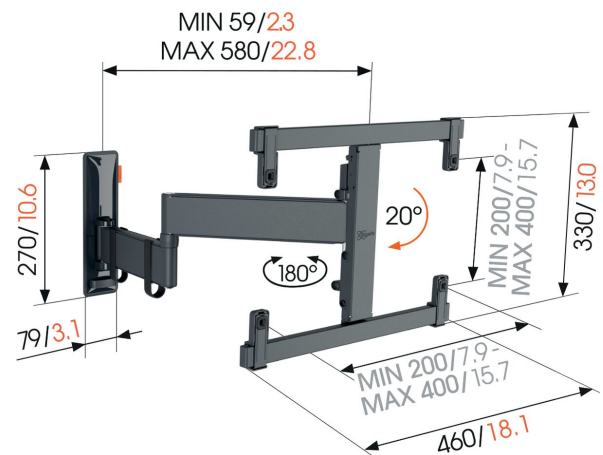

TVM 3463 Full-Motion TV Wall Mount

Key Benefits

- Ideal for OLED TVs
- Seamless, minimalistic design
- Smooth OneFinger™ Movement - Thanks to coated bearings and precision steel shafts
- Easily lock and release with TiltAnchor™
- Keep your TV always level (horizontally and vertically)

Full-motion TV wall mount for OLED TVs from 32 to 65 inches - stylish and safe

Are you looking for a safe, full-motion TV wall mount for your fragile OLED TV? A wall mount that perfectly matches the minimalistic design of your TV? Meet the stylish COMFORT Full-Motion+ TV wall mount. The wall mount is suitable for OLED TVs from 32 to 65 inches and weighing up to 25 kg. It can turn a full 180°. This allows you to effortlessly enjoy your beautiful OLED TV from anywhere in the room.

mm/inch
VESA mounting holes

TVM 3463 Full-Motion TV Wall Mount

Specifications

Article number (SKU)	3834630
Colour	Black
EAN single box	8712285355806
Product size	M OLED
TÜV certified	Yes
Tilt	Tilt up to 20°
Turn	Full motion (up to 180°)
Guarantee	10 years
Min. screen size (inch)	32
Max. screen size (inch)	65
Max. weight load (kg/Lbs)	25 / 55.12
Min. hole pattern	200mm x 200mm
Max. hole pattern	400mm x 400mm
Max. bolt size	M8
Max. height of interface (mm)	430
Max. width of interface (mm)	460
Cable management	Cable clips
Certifications	TÜV
Max. distance to the wall (mm / inch)	580 / 22.83
Max. horizontal hole pattern (mm)	400
Max. vertical hole pattern (mm)	400
Min. distance to the wall (mm / inch)	59 / 2.32
Min. horizontal hole pattern (mm)	200
Min. vertical hole pattern (mm)	200
Number of pivot points	3
Spirit level included	Yes
Universal or fixed hole pattern	Universal