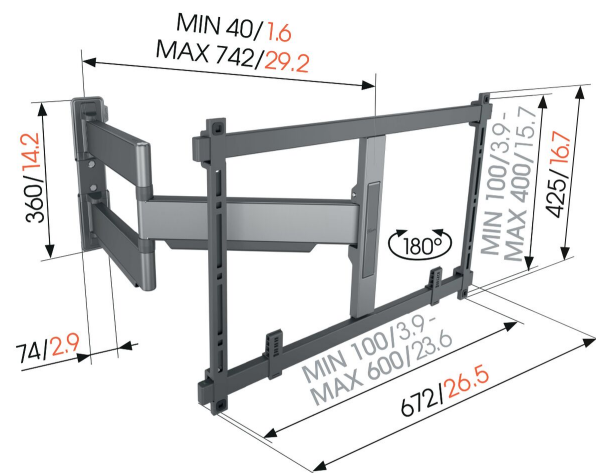

TVM 5845 Full-Motion TV Wall Mount

Key Benefits

- Ultra slim and strong - Only 4 cm from the wall, ideal for large OLED/QLED TVs
- Smooth OneFinger™ Movement - Thanks to coated bearings and precision steel shafts
- Perfectly level installation - Free spirit level included
- 2D-Levelling: Keep your TV always level - Precise after-installation leveling (horizontally and vertically)
- Protective TV patches - Protect the rear of your TV with soft protective patches

Full-motion, ultra-slim TV wall mount for high-end TVs from 55 to 100 inches

The ELITE Full-Motion+ TV wall mount is specifically designed to do full justice to large televisions, perfect for your OLED or QLED TV. The TV wall mount is ultra-slim, ultra-strong and can be turned up to 180°, enabling you to optimally enjoy your TV from any angle. This TV wall mount is suitable for TVs from 55 to 100 inches in size and weighing up to 55 kg. Your TV is mounted just 4 cm from the wall.

mm/inch
VESA mounting holes

TVM 5845 Full-Motion TV Wall Mount

Specifications

Article number (SKU)	5858450
Colour	Black
EAN single box	8712285354786
Product size	XL
TÜV certified	Yes
Turn	Up to 180°
Guarantee	15 years
Min. screen size (inch)	55
Max. screen size (inch)	100
Max. weight load (kg)	55
Max. bolt size	M8
Max. height of interface (mm)	425
Max. width of interface (mm)	660
Cable management	Cable fingers for cable management on the back of your TV CIS® Cable Inlay System
Max. distance to the wall (mm)	740
Max. horizontal hole pattern (mm)	600
Max. vertical hole pattern (mm)	400
Min. distance to the wall (mm)	40
Min. horizontal hole pattern (mm)	100
Min. vertical hole pattern (mm)	100
Number of pivot points	3
Spirit level included	Yes