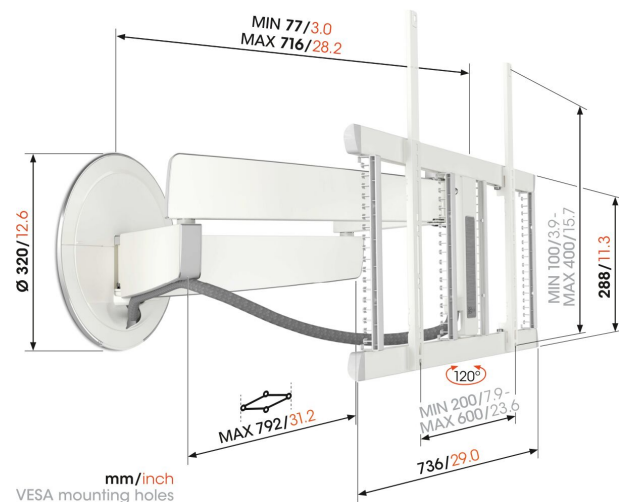

TVM 7655 Full-Motion TV Wall Mount (white)

Key Benefits

- Smooth OneFinger™ Movement - Thanks to coated bearings and precision steel shafts
- Our most innovative design to date - stylish in any interior
- Fully integrated Cable Inlay System (CIS®) - Connect, protect and hide your cables from wall to TV
- 3D-Leveling™ - Precisely level your TV after installation, even on slanted walls
- Make your mounting system complete with a matching aluminium cable column

Full-motion TV wall mount with unmatched design

With the DesignMount TV wall mount from the SIGNATURE series, you bring an absolute design statement into your home. The TV wall mount is in a class of its own when it comes to design, quality and experience. The stylish, minimalistic design blends seamlessly with the latest generation of large, slim TVs, such as OLED and QLED TVs. The TV wall mount is suitable for screens from 40 to 77 inches in size and with a maximum weight of 35 kg. You can turn it up to 120° for maximum viewing pleasure.

TVM 7655 Full-Motion TV Wall Mount (white)

Specifications

Article number (SKU)	8876551
Colour	White
EAN single box	8712285361043
Product size	L
Height	452
Width	792
TÜV certified	Yes
Turn	Forward and turning motion (up to 120°)
Max. weight load (kg/Lbs)	35 / 77.16
Max. height of interface (mm)	452
Max. width of interface (mm)	792
Cable management	Integrated cable management CIS® Cable Inlay System Cable sleeve
Certifications	TÜV
Integrated soundbar	No
Max. distance to the wall (mm / inch)	715 / 28.15
Max. horizontal hole pattern (mm)	600
Max. vertical hole pattern (mm)	400
Min. distance to the wall (mm / inch)	77 / 3.03
Number of pivot points	4
Remote controlled	No