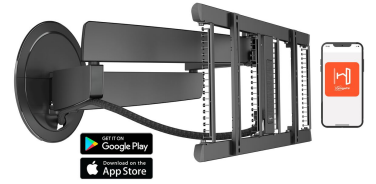

Specifications

Article number (SKU)	8876750
Colour	Black
EAN single box	8712285350603
Product size	L
Height	452
Width	792
TÜV certified	Yes
Turn	Forward and turning motion (up to 120°)
Guarantee electrical parts	2 years
Min. screen size (inch)	40
Max. screen size (inch)	77
Max. weight load (kg/Lbs)	35 / 77.16
Max. height of interface (mm)	452
Max. width of interface (mm)	792
App Controlled	Yes
Cable management	Integrated cable management CIS® Cable Inlay System Cable sleeve
Certifications	CE TÜV
Max. distance to the wall (mm / inch)	715 / 28.15
Max. horizontal hole pattern (mm)	600
Max. vertical hole pattern (mm)	400
Min. distance to the wall (mm / inch)	77 / 3.03
Motorized	Yes
Number of pivot points	4
Remote controlled	Yes
Voltage	100-240V, 50/60 Hz

VOGEL'S HOLDING BV (©)

All rights reserved.
Subject to printing errors,
technical and price
amendments.

Date: 2023-02-13

Vogel's. For Sure.