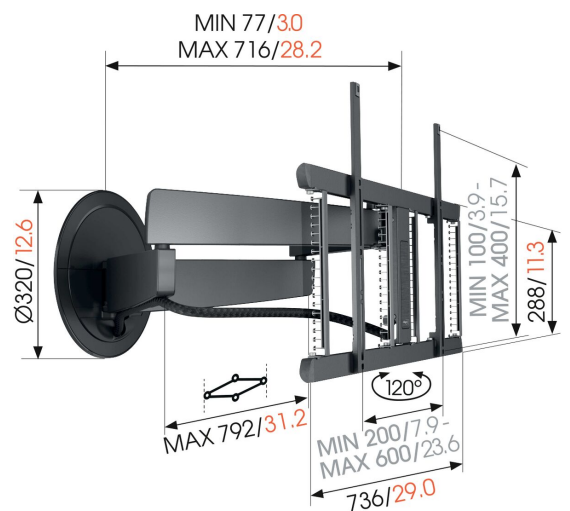

## TVM 7675 Motorized TV Wall Mount (black)

### Key Benefits

- Turns automatically and through Siri Voice/Shortcuts, app or remote control
- Our most innovative design to date - stylish in any interior
- Fully integrated Cable Inlay System (CIS®) - Connect, protect and hide your cables from wall to TV
- 7 programmable presets
- Make your mounting system complete with a matching aluminium cable column

### Motorized TV mount with unmatched design

The SIGNATURE MotionMount TV wall mount is the absolute top model from Vogel's. The motorized TV wall mount automatically turns toward you when you turn on your TV. The refined design blends seamlessly with large, ultra-slim TVs, such as OLED and QLED TVs. You can operate the wall mount via voice, app or remote control. The wall mount is suitable for screens from 40 to 77 inches in size and with a maximum weight of 35 kg. You can turn your TV up to 120° for maximum viewing pleasure.

# Specifications

Article number (SKU)	8876750
Colour	Black
EAN single box	8712285350603
Product size	L
Height	452
Width	792
TÜV certified	Yes
Turn	Forward and turning motion (up to 120°)
Guarantee electrical parts	2 years
Min. screen size (inch)	40
Max. screen size (inch)	77
Max. weight load (kg/Lbs)	35 / 77.16
Max. height of interface (mm)	452
Max. width of interface (mm)	792
App Controlled	Yes
Cable management	Integrated cable management CIS® Cable Inlay System Cable sleeve
Certifications	CE TÜV
Max. distance to the wall (mm / inch)	715 / 28.15
Max. horizontal hole pattern (mm)	600
Max. vertical hole pattern (mm)	400
Min. distance to the wall (mm / inch)	77 / 3.03
Motorized	Yes
Number of pivot points	4
Remote controlled	Yes
Voltage	100-240V, 50/60 Hz